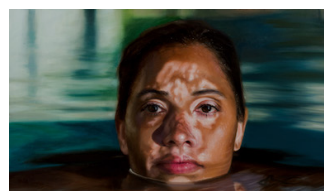

Reisha Perlmutter
Pleione
2018
Oil on canvas
36 x 60 in.