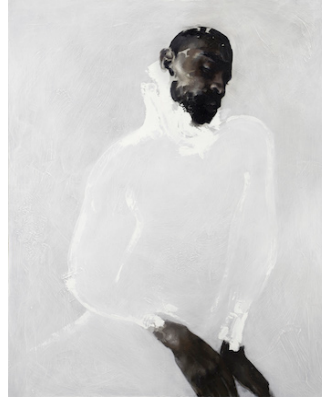

Elizabeth Waggett
The Way You See Me
 2019
 Monotype, 23-karat gold leaf, and paint (oil and acrylic) on cotton
 27 x 31 in. (framed)

Annette Hur
Words with a Hint of Menace
2018
Oil on canvas
70 x 59.5 in.

Elizabeth Waggett
Here, But Not As You Think
2019
Monotype, 23-karat gold leaf,
and paint (oil and acrylic)
on cotton
27 x 31 in. (framed)

Yulia Bas
OBLIGATION
2019
Oil, acrylics, and paper collage
on board
36.22 x 28.74 in.