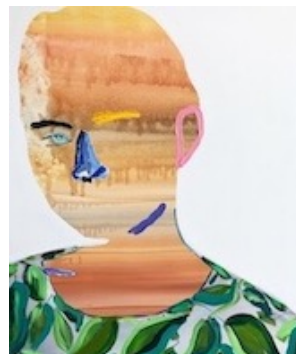

High-res images: molly.nyc/kingwoman

WORKS ON VIEW

Erin Armstrong
Dissolution; Chemic
2017
Acrylic on canvas
48 x 36 in.

Erin Armstrong
For Kelly
2018
Acrylic on canvas
30 x 24 in.

Dagmar van Weeghel
Diaspora (Chaila)
2017
Archival C-Print (ed. of 9)
47.24 x 31.5 in.