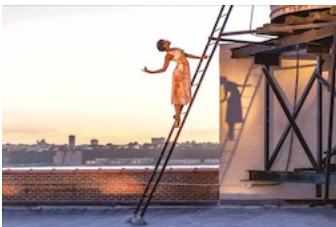

Delphine Diallo
Highness
 2019
 Print (ed. 3 of 15)
 Signed and numbered
 20 x 40 in.

Bisa Butler
Jean Michel Basquiat
 2016
 Cotton, silk chiffon, netting, leather, and denim quilted and applique
 28.5 x 22 in.