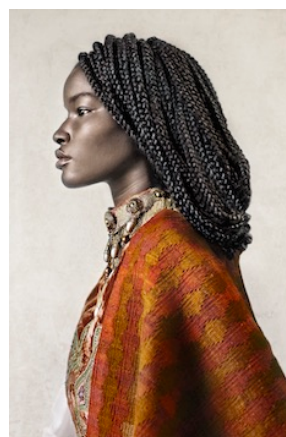

High-res images: molly.nyc/kingwoman

WORKS ON VIEW

Erin Armstrong
Dissolution; Chemic
2017
Acrylic on canvas
48 x 36 in.

Erin Armstrong
For Kelly
2018
Acrylic on canvas
30 x 24 in.

Dagmar van Weeghel
Diaspora (Chaila)
2017
Archival C-Print (ed. of 9)
47.24 x 31.5 in.