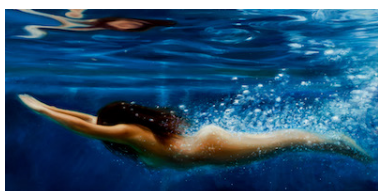

Reisha Perlmutter
Delphinium
2018
Oil on canvas
36 x 72 in.