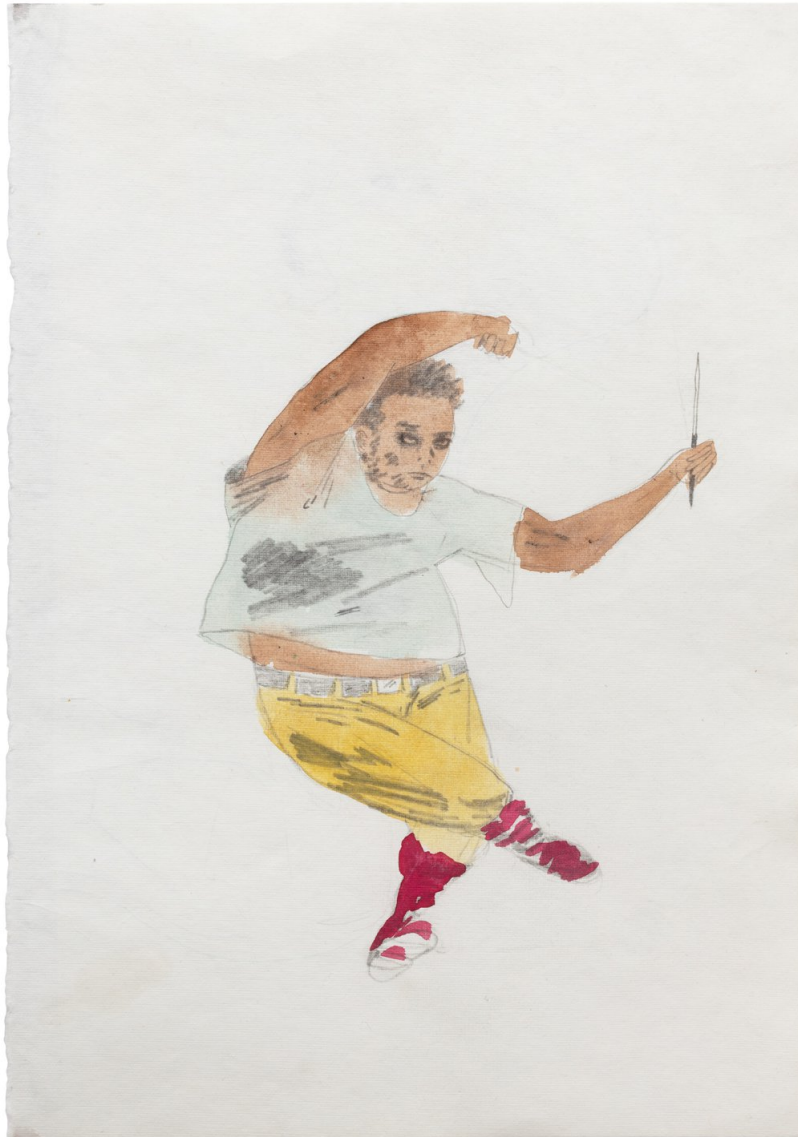

RIVE1109

**Kenny Rivero**

*Pleasant Nurturing and Demure, 2018-2020*

Graphite on reclaimed book paper

12 x 9<sup>5</sup>/<sub>8</sub> inches (30.5 x 24.5 cm)

RIVE1114

**Kenny Rivero**

*Knife Dancer*, 2016-2020