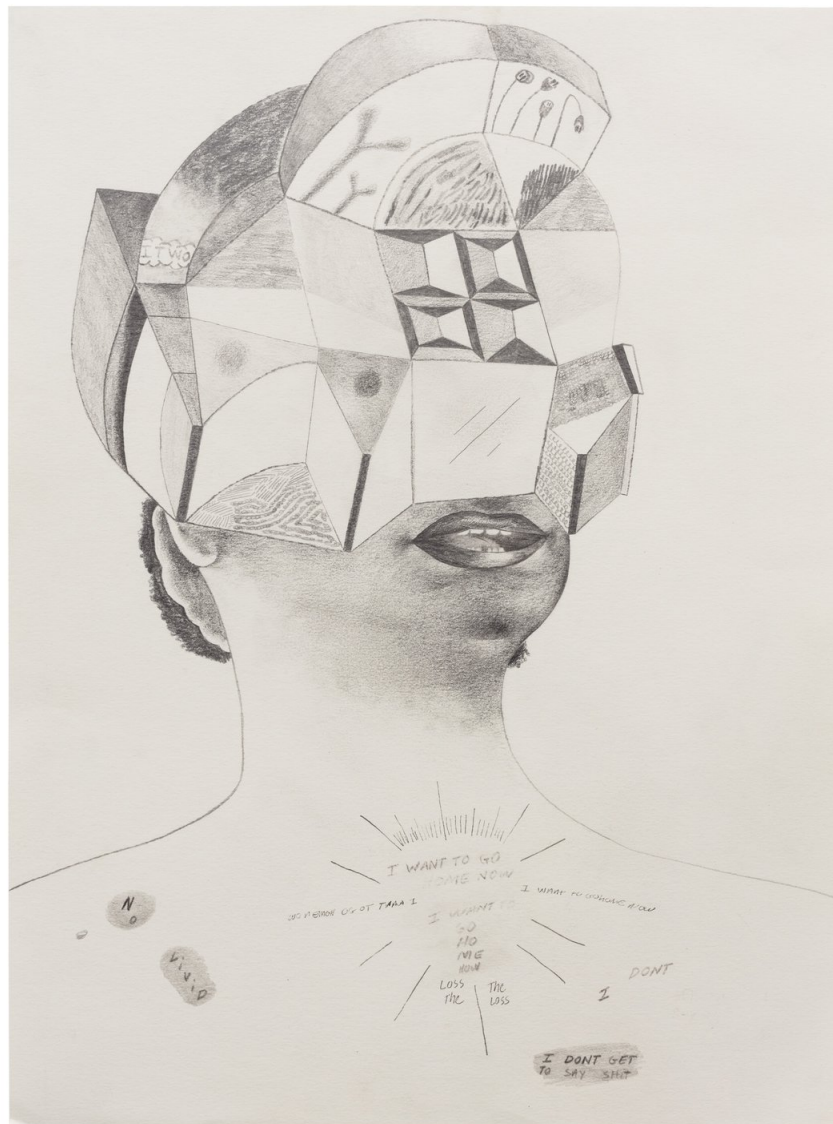

Charles Moffett

Kenny Rivero

I Want to Go Home Now, 2015-2020

Graphite on paper

13¾ x 10¼ inches (34.9 x 26.2 cm)

Framed: 15⅞ x 12¼ x 1½ in. (40.3 x 31.1 x 3.8 cm)

RIVE1112