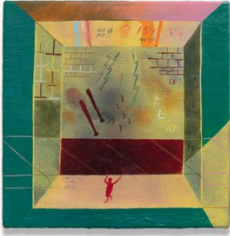

*The Passion*, 2020

Oil on canvas

32 x 36 in (81.3 x 91.4 cm)

RIVE1038

**Kenny Rivero**

*8 Diagrams [Today's Math (Liro Falla)]*, 2020

Oil, acrylic, pastel, graphite, flashe on canvas

72 x 60 inches (182.9 x 152.4 cm)

182.9 x 152.4 x NaN cm

RIVE1095

**Kenny Rivero**

*I'm Dead*, 2020

Oil on canvas stretched over panel

10 x 8¼ inches (25.4 x 20.3 cm)

RIVE1090

**Kenny Rivero**